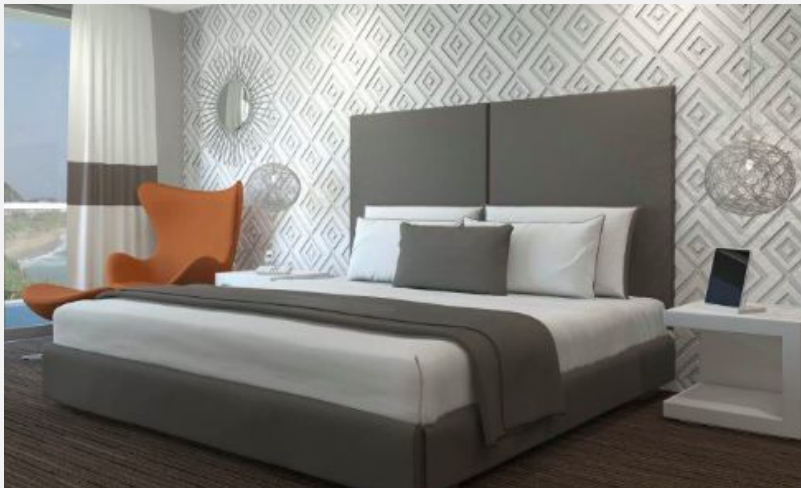

COSTA WALL MOUNTED HEADBOARD | PREMIER RAILS

As Shown Product Description

Wall Mounted Headboard panel/s with 4-sided floating Premier Bed Frame.

Box Spring Required Construction. Wall Panels attached with z-clips above bed rails.

KING Dimensions:

Overall: 45.5"H / 82"D / 80"W
Headboard: 30"H / 80"W / 1.25"D
Bed Rails: 80"W / 82"D / 15.5"H

QUEEN Dimensions:

Overall: 45.5"H / 82"D / 64"W
Headboard: 30"H / 64"W / 1.25"D
Bed Rails: 64"W / 82"D / 15.5"H

FULL Dimensions:

Overall: 45.5"H / 77"D / 57"W
Headboard: 30"H / 57"W / 1.25"D
Bed Rails: 57"W / 77"D / 15.5"H

TWIN Dimensions:

Overall: 45.5"H / 77"D / 41"W
Headboard: 30"H / 41"W / 1.25"D
Bed Rails: 41"W / 77"D / 15.5"H