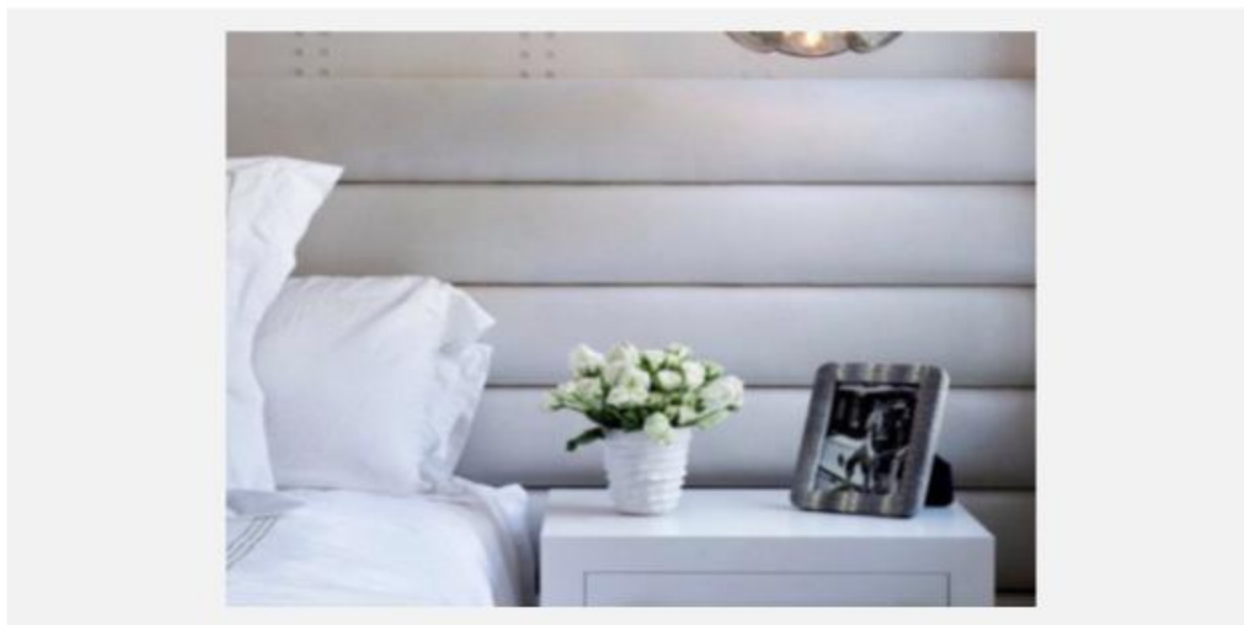

SERENITY WALL MOUNTED HEADBOARD

As Shown Product Description

Wall Mounted Headboard panel/s. Wall Hung Panels attach with z-clips.

KING Dimensions:

Overall: 40"H / 140"W / 1.25"D

Headboard: 40"H / 140"W / 1.25"D

QUEEN Dimensions:

Overall: 40"H / 120"W / 1.25"D

Headboard: 40"H / 120"W / 1.25"D

Features:

Bed Rails: Classic, Exclusive, & Premier included in price

Fabric: Dune Oyster

COM/COL Requirements

COM Yield: 6 yards (54" plain)