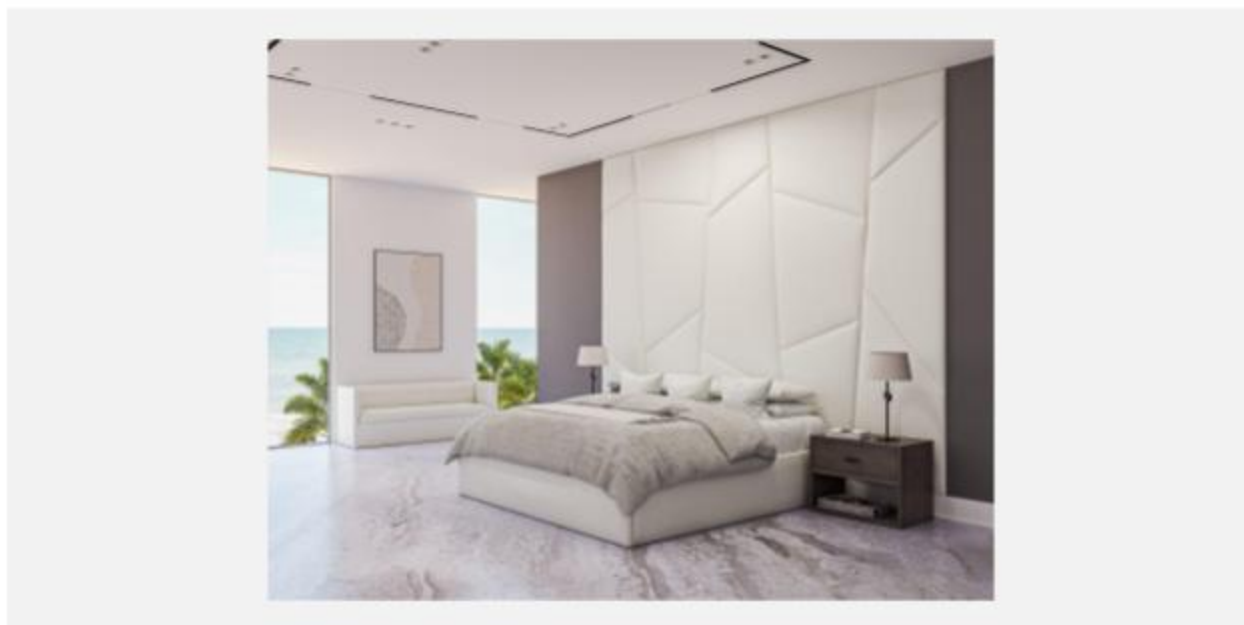

NOHO WALL MOUNTED HEADBOARD | PREMIER RAILS

As Shown Product Description

Wall Mounted Headboard Panel/s with 4-sided floating Premier Bed Frame.

Box Spring Required Construction. Wall Panels attached with z-clips above bed rails.

KING Dimensions:

Overall: 114"H / 82"D / 146"W
Headboard: 114"H / 146"W / 1.5"D
Bed Rails: 80"W / 82"D / 15.5"H

QUEEN Dimensions:

Overall: 114"H / 82"D / 126"W
Headboard: 114"H / 126"W / 1.5"D
Bed Rails: 64"W / 82"D / 15.5"H

Features:

Headboard: Flat Foam Panels – 30"H / 20"H / 15"H / 10"

Top of Rails to floor: 15.5"H

Leg: concealed

Top of Support Slat to floor: 6"H

(Box Spring Sits 9.5" in frame.)

Fabrics: Dalton Snow

COM/COL Requirements