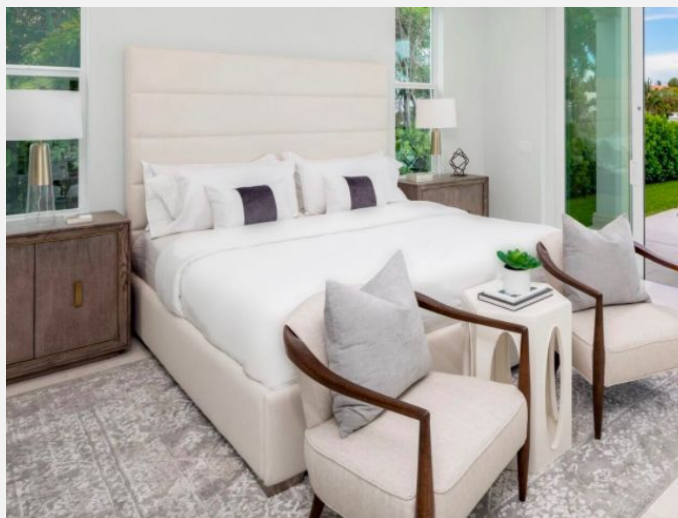

As Shown Product Description

Freestanding Upholstered Bed with attached Exclusive bed rails. Box Spring Required Construction.

KING Dimensions:

Overall: 65"H / 86"D / 80"W
Headboard: 65"H / 80"W / 4"D
Bed Rails: 80"W / 82"L / 15.5"H

QUEEN Dimensions:

Overall: 65"H / 86"D / 64"W
Headboard: 65"H / 64"W / 4"D
Bed Rails: 64"W / 82"L / 15.5"H

Features:

Headboard: 8" Wide Horizontal Wall Mounted Channeled Headboard

Top of Rails to floor: 15.5"H

Leg: Grantham (2" metal)

Top of Support Slat to floor: 6"H

Finish: Polished

(Box Spring Sits 9.5" in frame.)

Fabric: Sassy Ivory

COM/COL Requirements

COM Yield: 20 yards (54" plain)

COL Yield: 396 sq. ft. usable material.