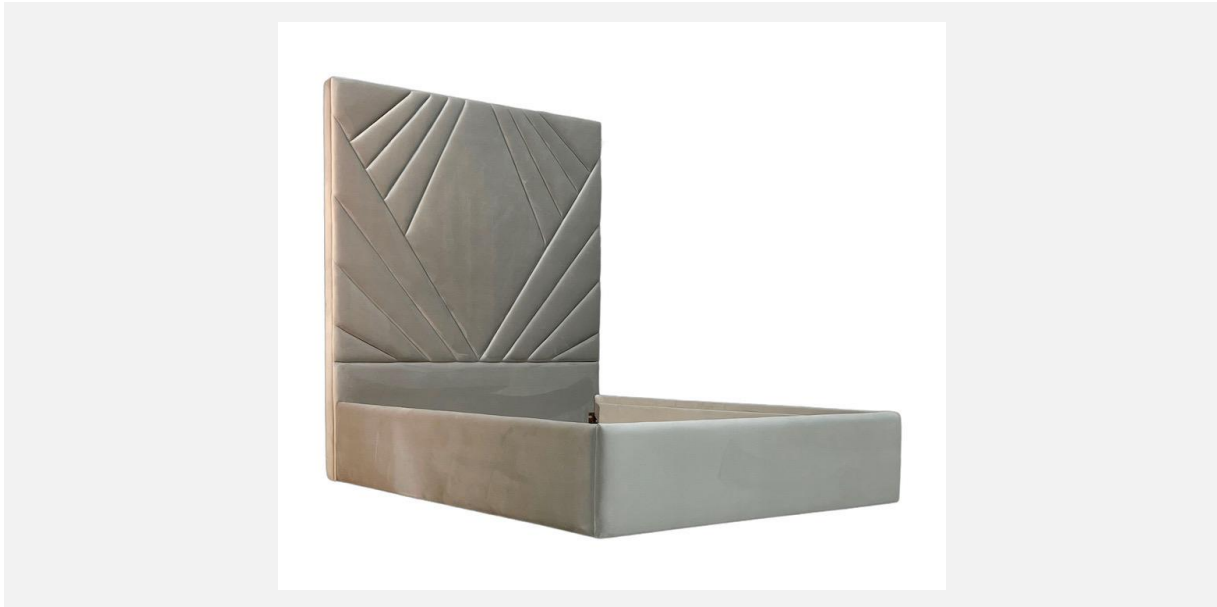

SOL FREESTANDING BED | PREMIER RAILS

As Shown Product Description

Freestanding Upholstered Bed with attached Premier Bed Rails.
Box Spring Required Construction.

KING Dimensions:

Overall: 78"H / 86"D / 80"W
Headboard: 78"H / 80"W / 5"D
Bed Rails: 80"W / 82"D / 15.5"H

QUEEN Dimensions:

Overall: 78"H / 86"D / 64"W
Headboard: 78"H / 64"W / 5"D
Bed Rails: 64"W / 82"D / 15.5"H

Features:

Top of Rails to floor: 15.5"H
Leg: concealed

Top of Support Slat to floor: 6"H

(Box Spring Sits 9.5" in frame.)
Fabric: Glam Velvet Silver

COM/COL Requirements

COM Yield: 28 yards (54" plain)
COL Yield: 540 sq. ft. usable material.