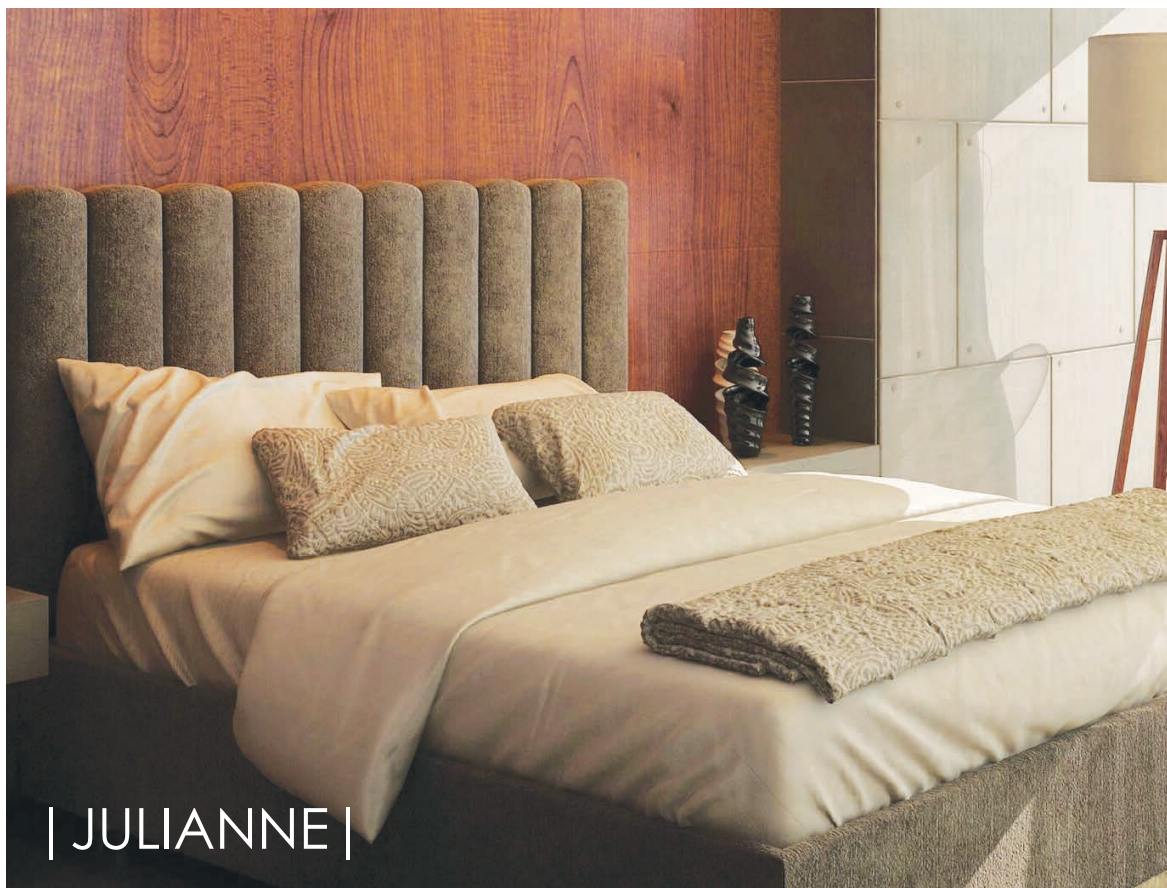

| JUSTIN |

Queen  
36" High x 60" Wide  
Eastern King  
36" High x 79" Wide  
Custom  
Any Height & Any Width  
Upholstered Construction  
Wall Mounted

| JULIANNE |

Queen  
36" High x 60" Wide  
Eastern King  
36" High x 79" Wide  
Custom  
Any Height & Any Width  
Upholstered Construction  
Wall Mounted