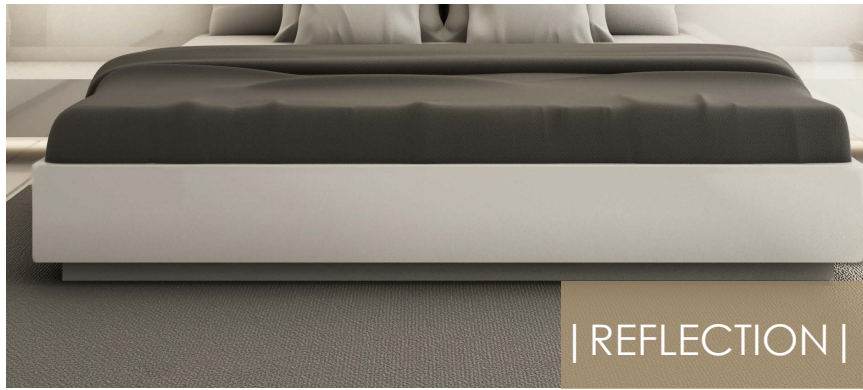

Reflection
Overall Finished Height 15.5"
Side Rail Depth 1.5"
Wood Frame Base

Available Bed Constructions
With Box Spring Required
Without Box Spring Required