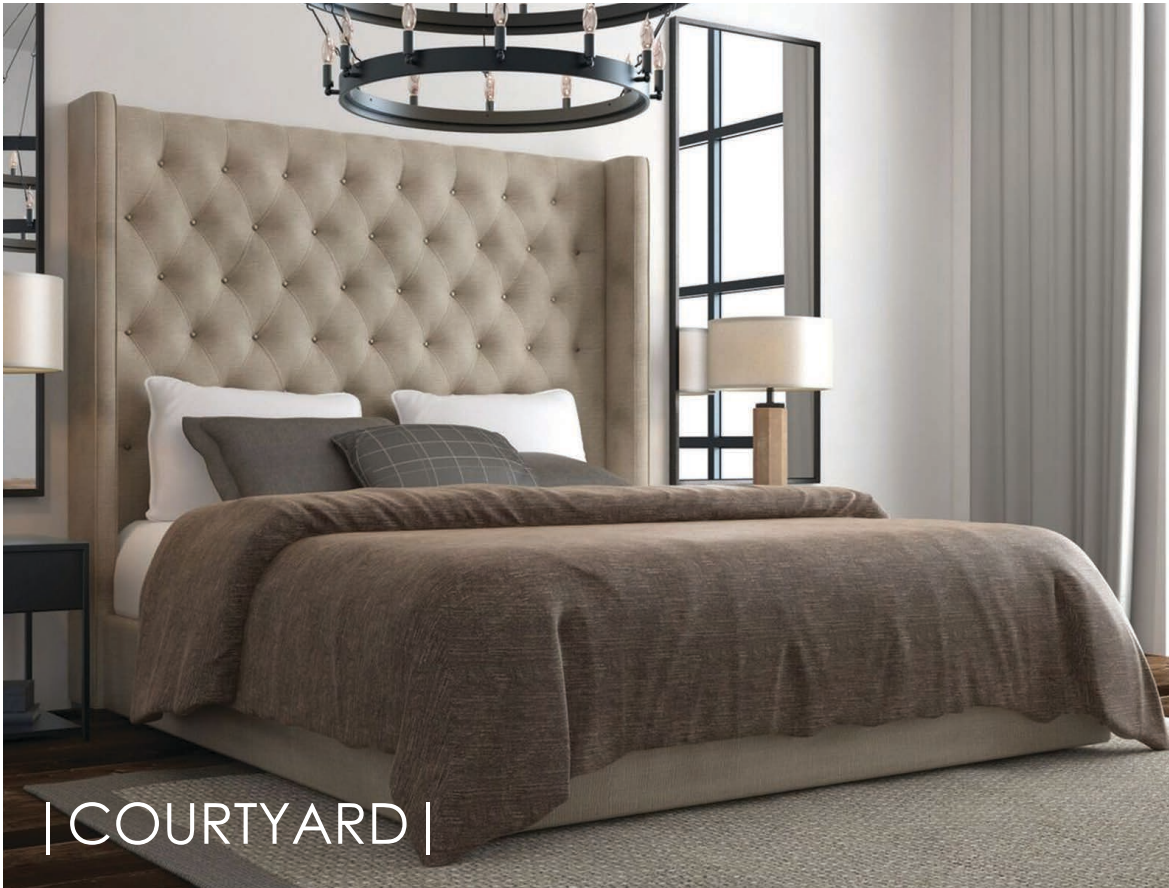

Upholstered Constructions

- Wall Mounted
- Freestanding with Upholstered Rails
- Freestanding with Metal Bed Frame

| VINCENT |

Any Blend Home Fabric or C.O.M.  
Headboard & Platform Bed Sold Separately

Made with Pride by Craftsmen in the USA

| COSTA DEL MAR |

Queen  
54" High x 64" Wide

Eastern King  
54" High x 80" Wide

Custom  
Any Height & Any Width

Upholstered Constructions

- Wall Mounted
- Freestanding with Upholstered Rails
- Freestanding with Metal Bed Frame

| COURTYARD |

Queen  
60" High x 60" Wide

Eastern King  
60" High x 79" Wide

Custom  
Any Height & Any Width

Upholstered Constructions

- Wall Mounted
- Freestanding with Upholstered Rails
- Freestanding with Metal Bed Frame

Custom  
Any Height & Any Width

Upholstered Constructions

- Wall Mounted
- Freestanding with Upholstered Rails
- Freestanding with Metal Bed Frame

| MERINA |

Queen  
60" High x 60" Wide

Eastern King  
60" High x 79" Wide