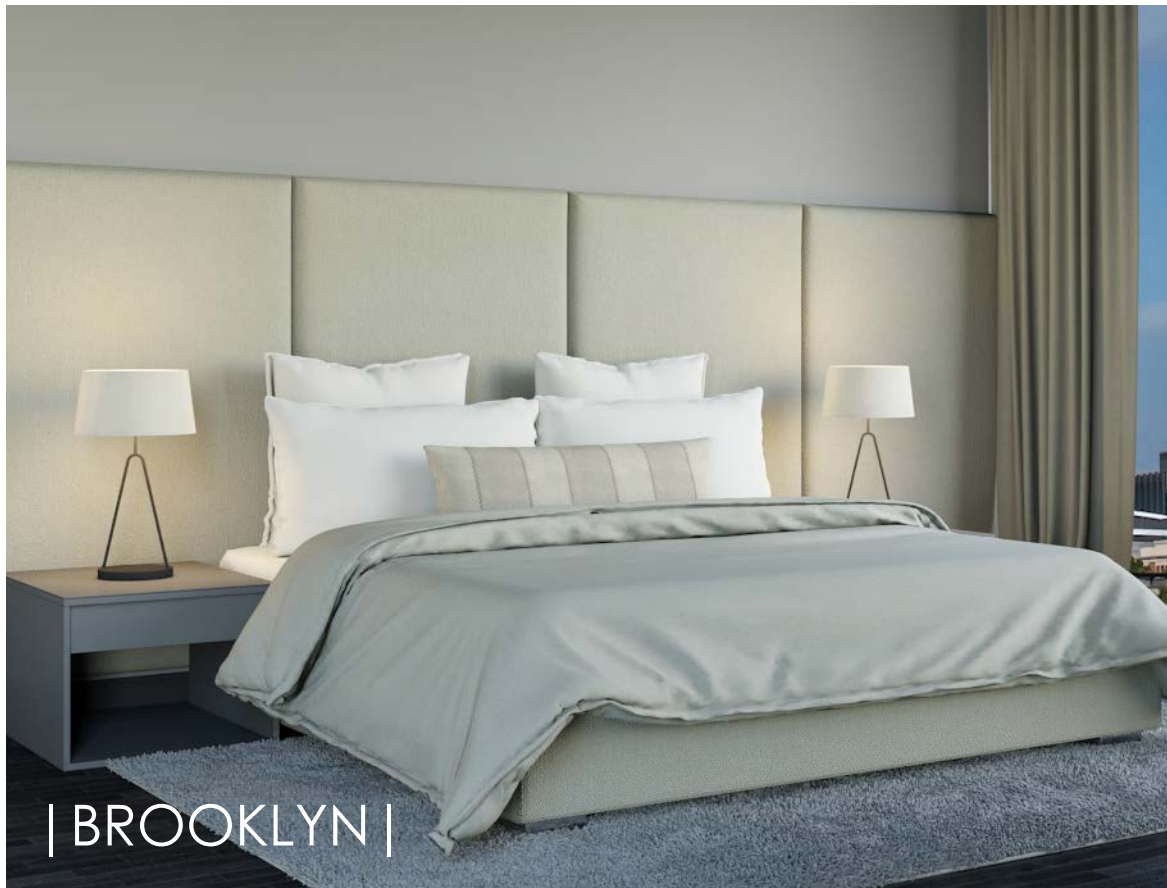

Any Blend Home Fabric or C.O.M.  
Headboard & Platform Bed Sold Separately

Made with Pride by Craftsmen in the USA

| [WWW.BLENDDHOMEFURNISHINGS.COM](http://WWW.BLENDDHOMEFURNISHINGS.COM) | 800.590.8978

Queen  
48" High x 60" Wide

Eastern King  
48" High x 79" Wide

Custom  
Any Height & Any Width

Upholstered Construction  
Wall Mounted

| VARIAN |

Queen  
60" High x 60" Wide

Eastern King  
60" High x 79" Wide

Custom  
Any Height & Any Width

Queen  
60" High x 130" Wide  
Eastern King  
60" High x 147" Wide  
Custom  
Any Height & Any Width  
Upholstered Construction  
Wall Mounted

Queen  
80" High x 130" Wide  
Eastern King  
80" High x 147" Wide  
Custom  
Any Height & Any Width  
Upholstered Construction  
Wall Mounted