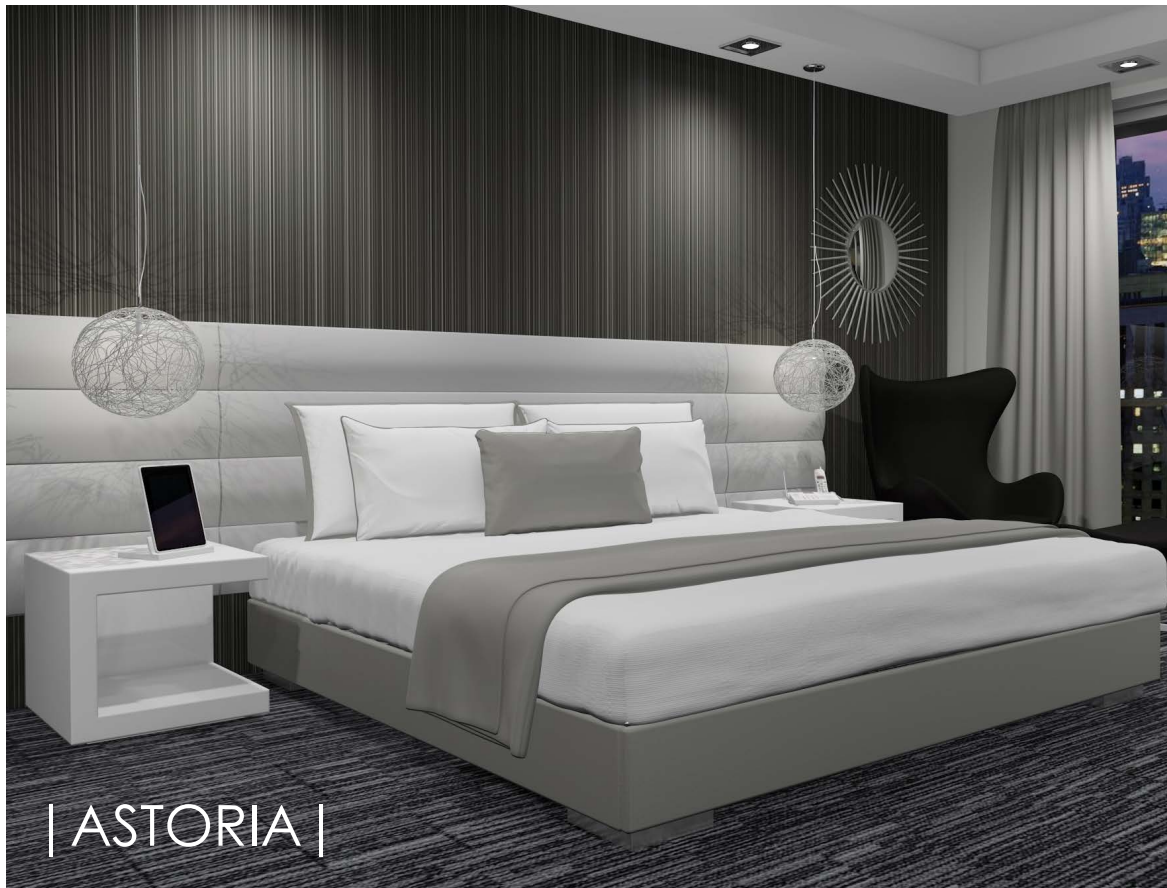

| ASTORIA |

Queen
40" High x 120" Wide

Eastern King
40" High x 137" Wide

Custom
Any Height & Any Width

Upholstered Construction
Wall Mounted

Any Blend Home Fabric or C.O.M.
Headboard & Platform Bed Sold Separately

Made with Pride by Craftsmen in the USA

| WWW.BLENDDHOMEFURNISHINGS.COM | 800.590.8978