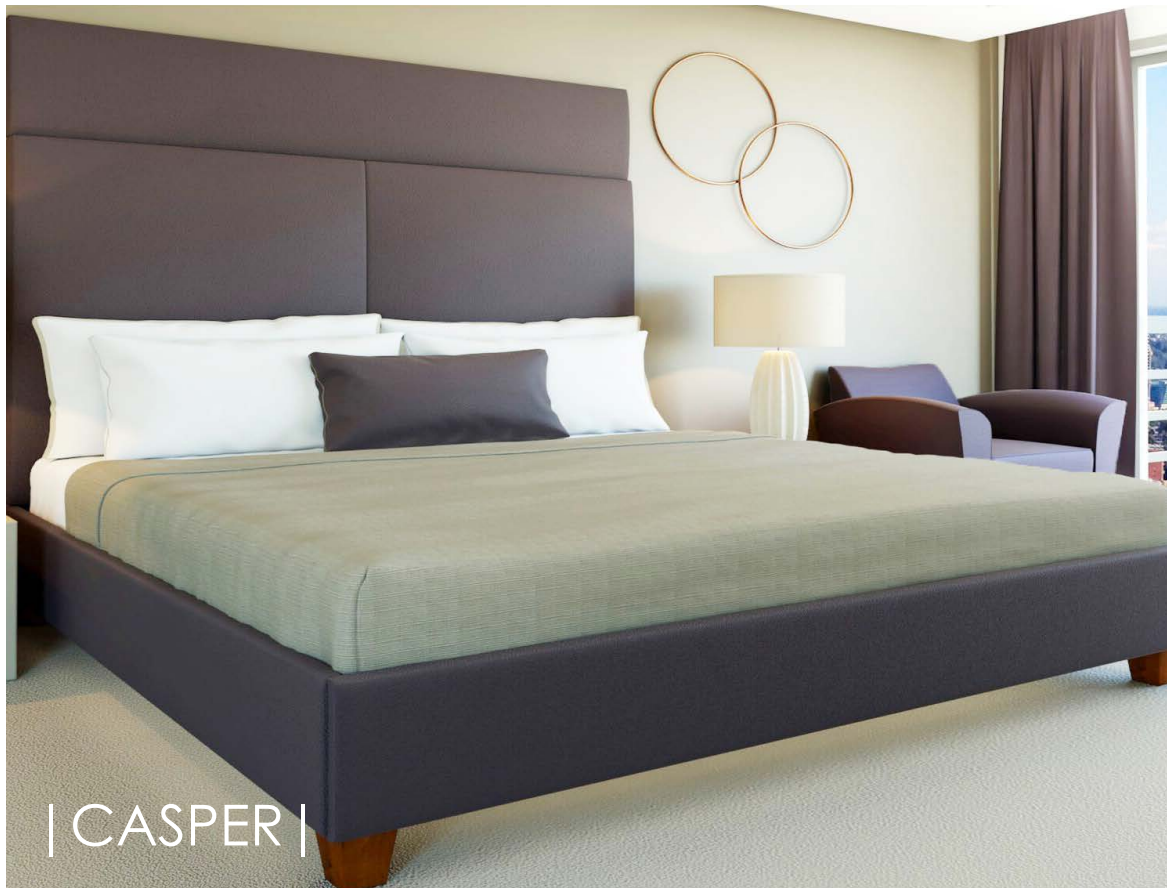

| CASPER |

Queen
54" High x 60" Wide
Eastern King
54" High x 79" Wide
Custom
Any Height & Any Width
Upholstered Construction
Wall Mounted