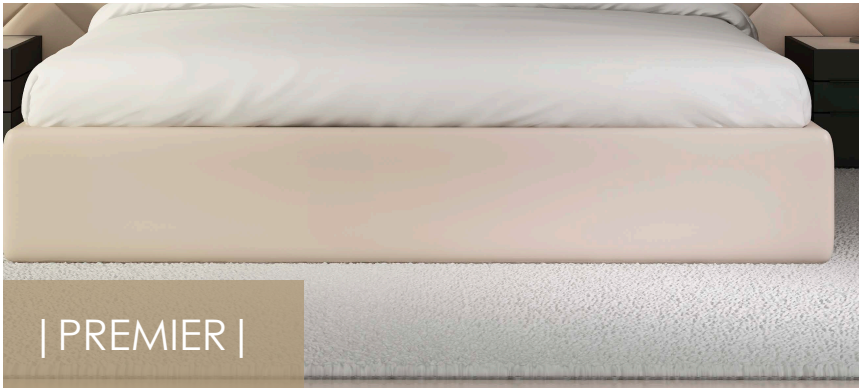

| CLASSIC |

Classic  
Overall Finished Height 15.5"  
Side Rail Depth 1.5"  
4" Tapered Wood Leg

Available Bed Constructions  
With Box Spring Required  
Without Box Spring Required  
For Adjustable Bed Insert