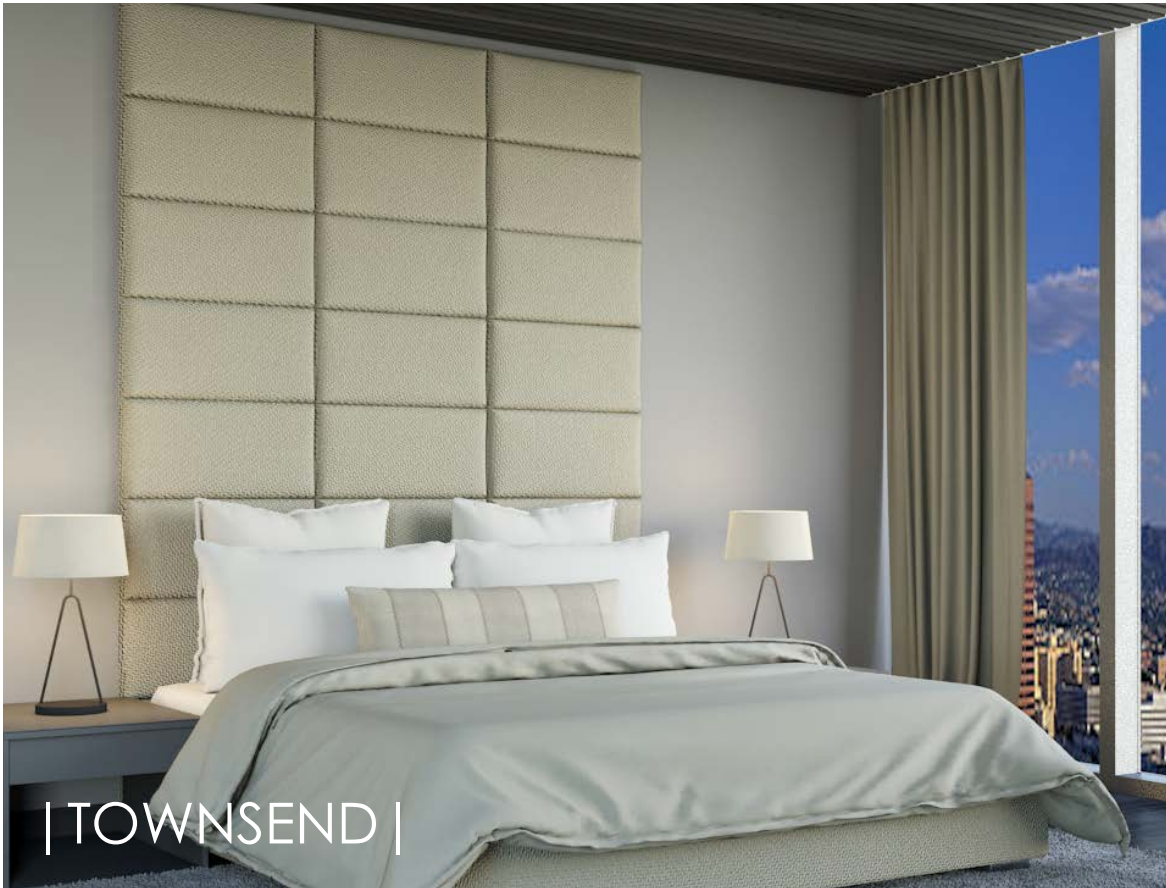

| TOWNSEND |

Queen
80" High x 60" Wide
Eastern King
80" High x 77" Wide
Custom
Any Height & Any Width
Upholstered Construction
Wall Mounted