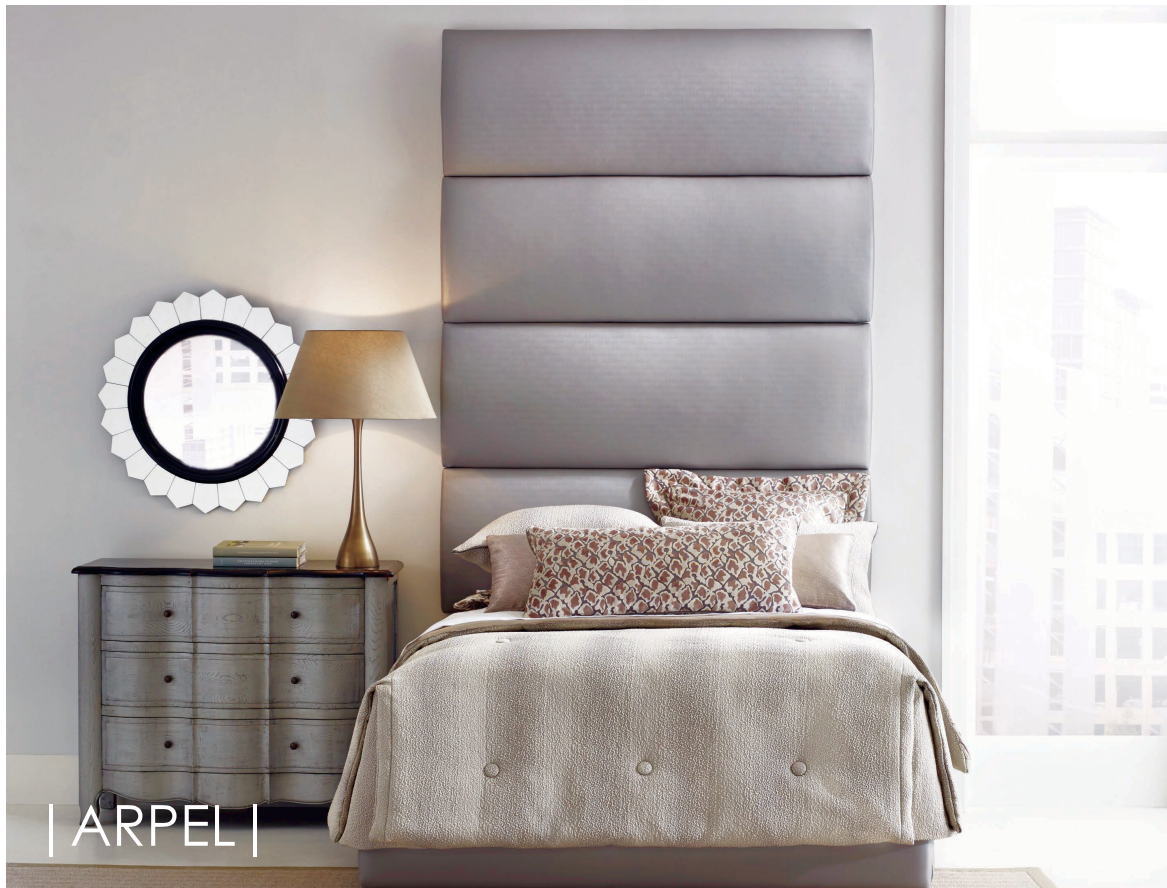

# BLEND HOME FURNISHINGS

Queen  
60" High x 60" Wide

Eastern King  
60" High x 77" Wide

Custom  
Any Height & Any Width

Upholstered Construction  
Wall Mounted

| KALVIN |

Queen  
80" High x 60" Wide

Eastern King  
80" High x 77" Wide

Queen  
60" High x 60" Wide  
Eastern King  
60" High x 79" Wide  
Custom  
Any Height & Any Width  
Upholstered Construction  
Wall Mounted

| ARPEL |

Queen  
80" High x 60" Wide  
Eastern King  
80" High x 79" Wide  
Custom  
Any Height & Any Width  
Upholstered Construction  
Wall Mounted