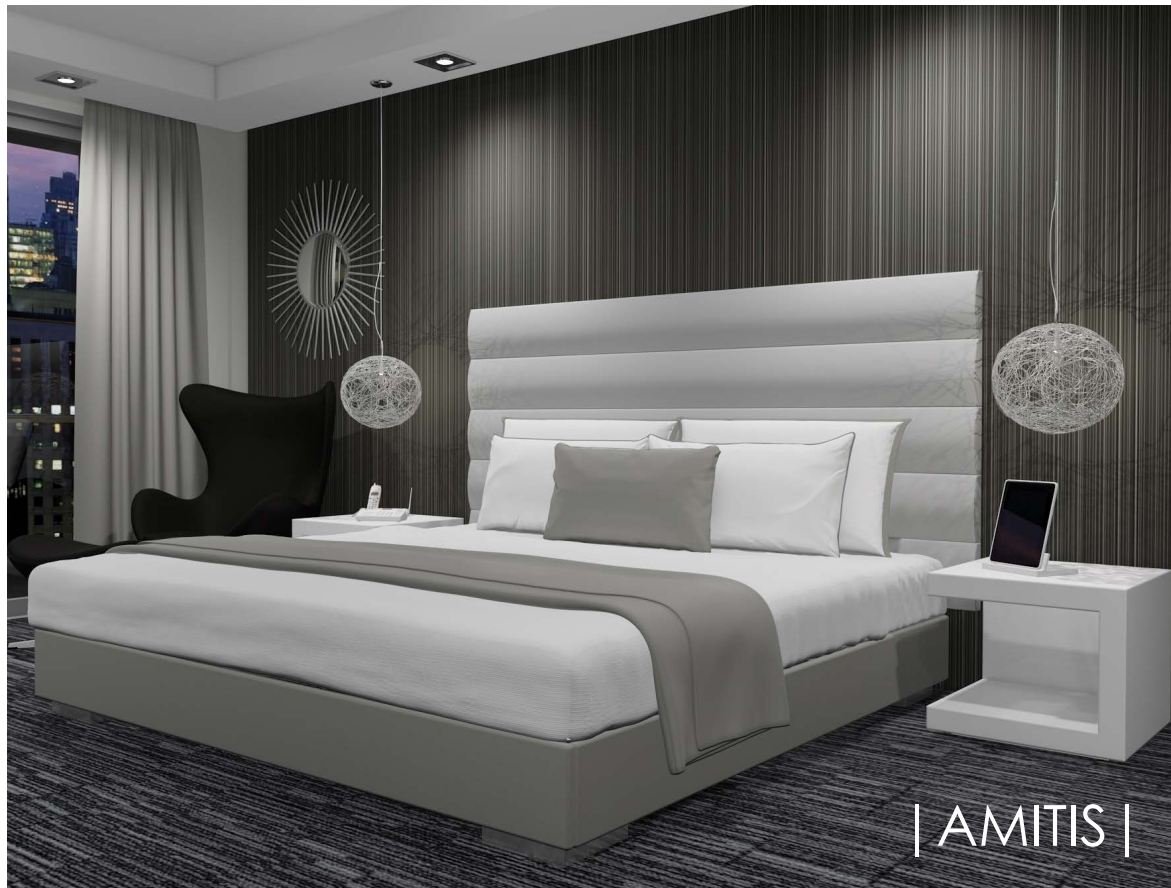

Queen
50" High x 60" Wide

Eastern King
50" High x 77" Wide

Custom
Any Height & Any Width
Upholstered Construction
Wall Mounted

| AMITIS |

Any Blend Home Fabric or C.O.M.
Headboard & Platform Bed Sold Separately

Made with Pride by Craftsmen in the USA