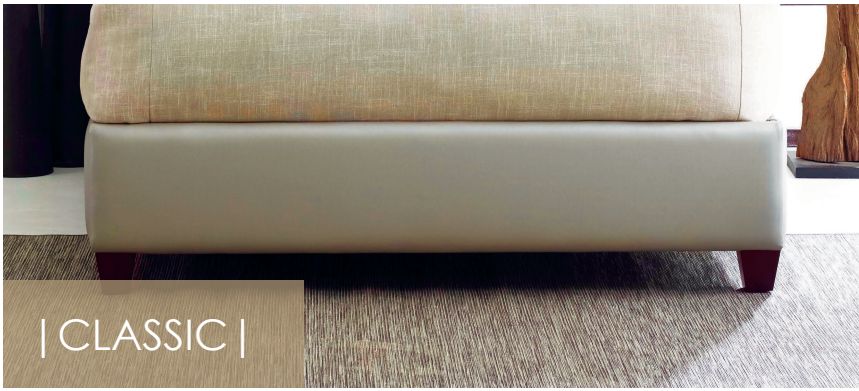

| CLASSIC |

Classic  
Overall Finished Height 15.5"  
Side Rail Depth 1.5"  
4" Tapered Wood Leg

Available Bed Constructions  
With Box Spring Required  
Without Box Spring Required  
For Adjustable Bed Insert