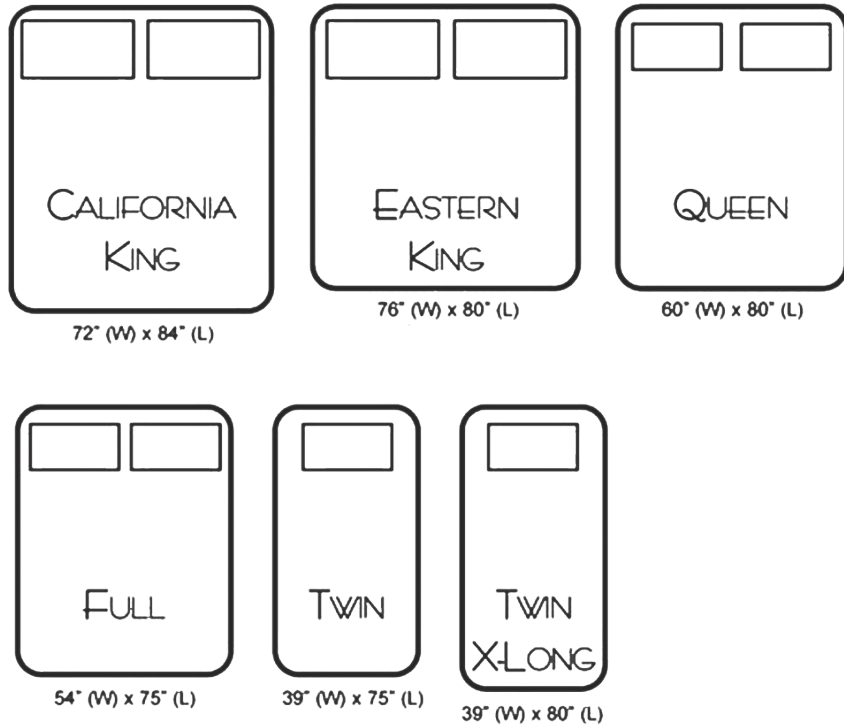

Guide to Headboard & Bed Sizes

- A. Standard Headboards are 0-3" wider than the bed frame.
- B. Extra wide headboards range in size up to 2 times the bed width.
- C. Standard headboard height range from 14"-29" above the mattress.

Blend Home Furnishings bed frames measure 2-3" wider than mattress.

Twin	39"
Full	54"
Queen	60"
Eastern King	76"
California King	72"

Hanging Wall Mounted Headboards

All Wall Mounted Headboards include hardware attached to each panel. The hardware packet includes the hardware that is screwed onto the wall. Hardware is attached in horizontal or vertical positions based on bed style.