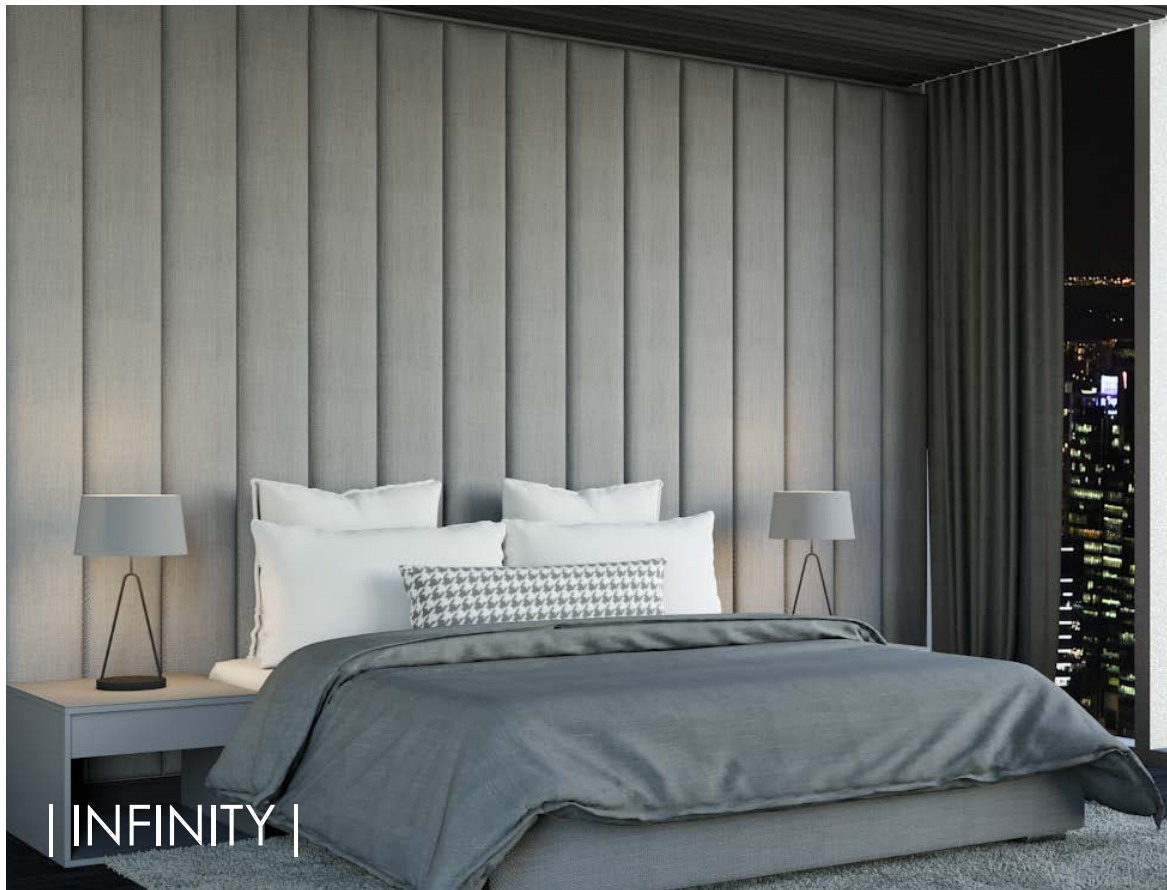

| INFINITY |

Queen  
80" High x 130" Wide  
Eastern King  
80" High x 147" Wide  
Custom  
Any Height & Any Width  
Upholstered Construction  
Wall Mounted

| SUMMIT |

Queen  
60" High x 130" Wide  
Eastern King  
60" High x 147" Wide  
Custom  
Any Height & Any Width  
Upholstered Construction  
Wall Mounted