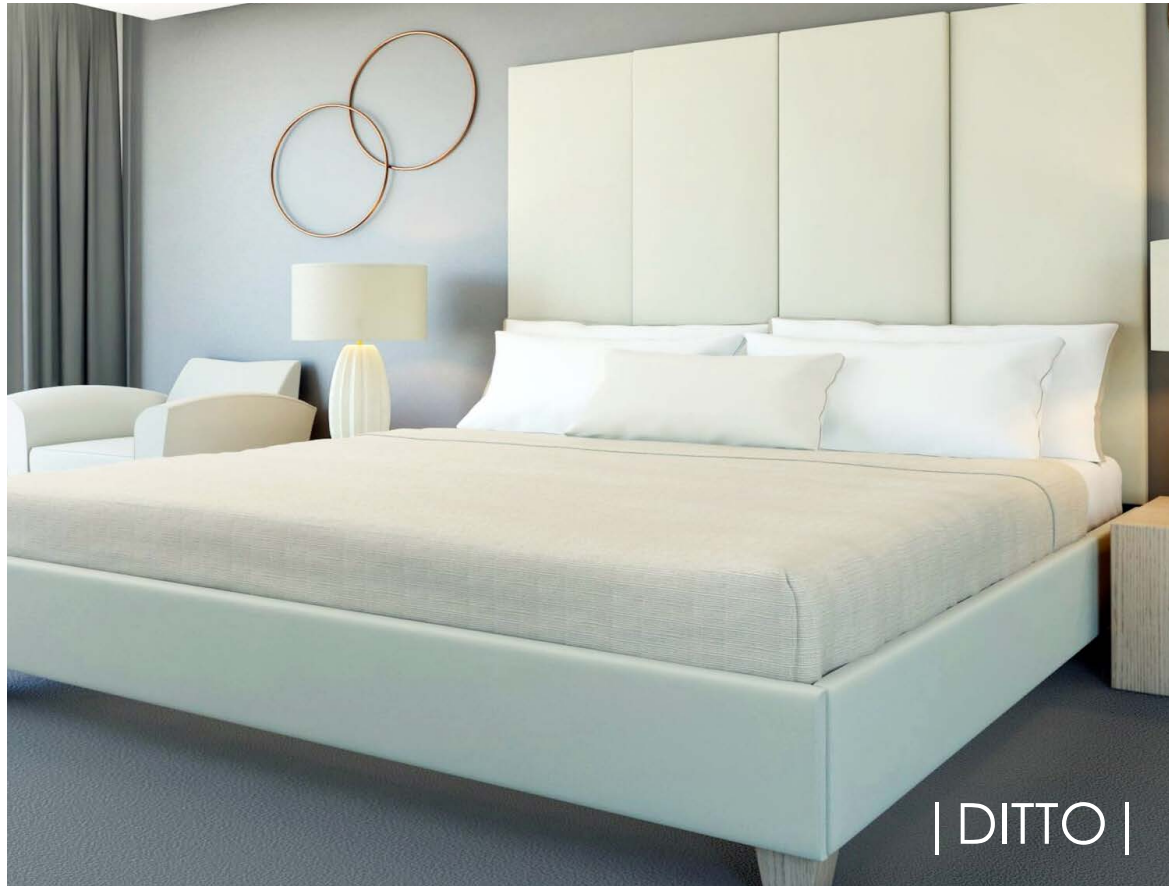

Queen
60" High x 60" Wide

Eastern King
60" High x 79" Wide

Custom
Any Height & Any Width

Upholstered Construction
Wall Mounted

| DITTO |

Any Blend Home Fabric or C.O.M.
Headboard & Platform Bed Sold Separately

Made with Pride by Craftsmen in the USA

| WWW.BLENDDHOMEFURNISHINGS.COM | 800.590.8978