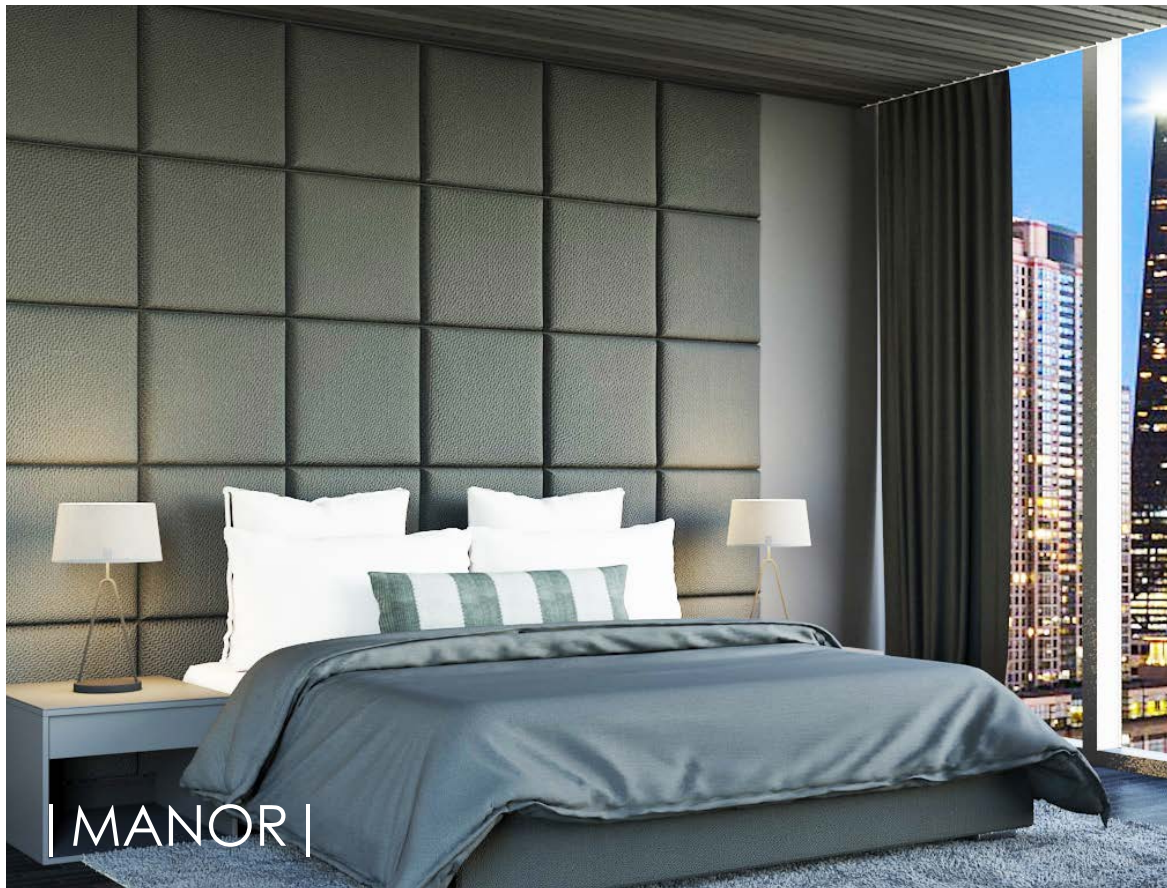

# BLEND HOME FURNISHINGS

Queen  
60" High x 60" Wide

Eastern King  
60" High x 77" Wide

Custom  
Any Height & Any Width

Upholstered Construction  
Wall Mounted

| PRIME |

Queen  
48" High x 60" Wide

Eastern King  
48" High x 77" Wide

Custom  
Any Height & Any Width

Upholstered Construction  
Wall Mounted

| SOHO |

Any Blend Home Fabric or C.O.M.  
Headboard & Platform Bed Sold Separately

Made with Pride by Craftsmen in the USA

| [WWW.BLENDDHOMEFURNISHINGS.COM](http://WWW.BLENDDHOMEFURNISHINGS.COM) | 800.590.8978

| MANHATTAN |

Queen  
60" High x 120" Wide  
Eastern King  
60" High x 137" Wide  
Custom  
Any Height & Any Width  
Upholstered Construction  
Wall Mounted

| MANOR |

Queen  
80" High x 120" Wide  
Eastern King  
80" High x 137" Wide  
Custom  
Any Height & Any Width  
Upholstered Construction  
Wall Mounted