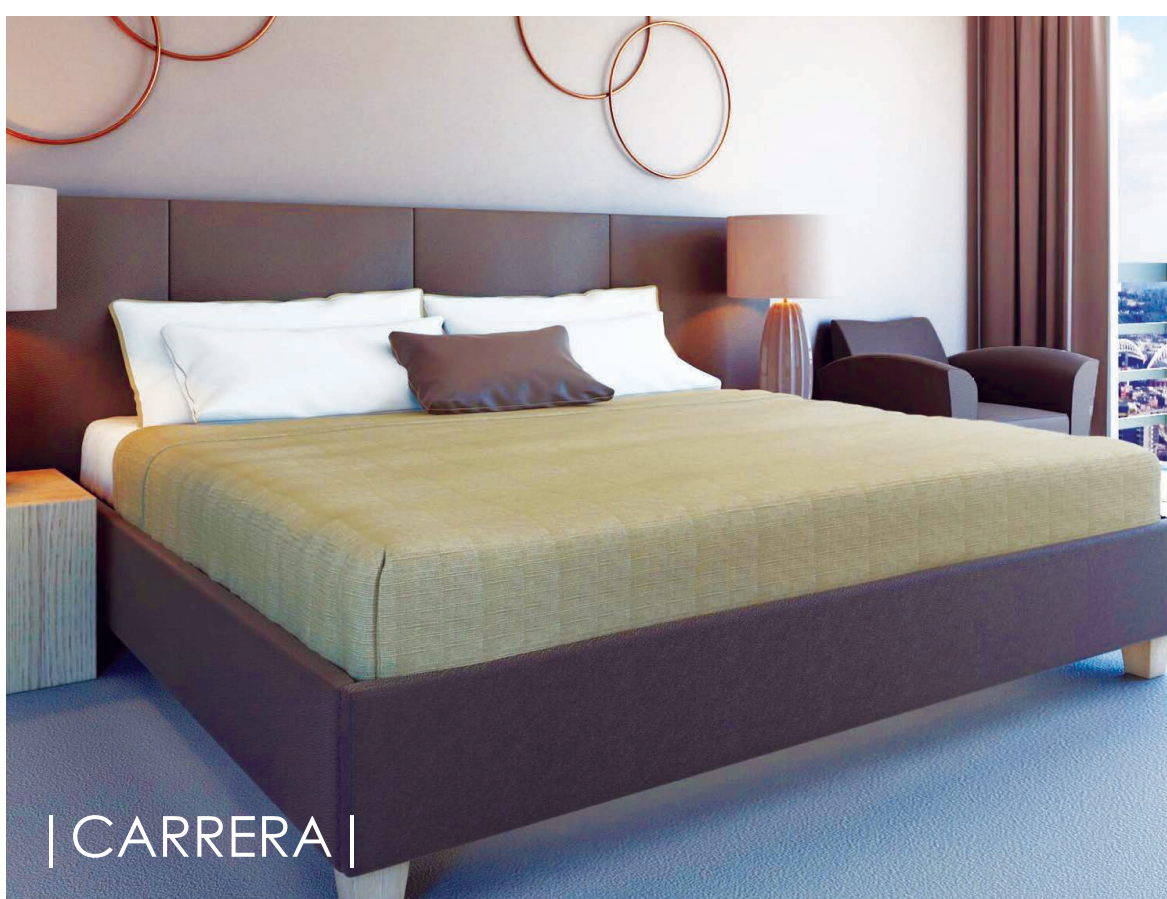

| CARRERA |

Queen
45" High x 60" Wide
Eastern King
45" High x 79" Wide
Custom
Any Height & Any Width
Upholstered Construction
Wall Mounted

Any Blend Home Fabric or C.O.M.
Headboard & Platform Bed Sold Separately

Made with Pride by Craftsmen in the USA

| WWW.BLENDDHOMEFURNISHINGS.COM | 800.590.8978