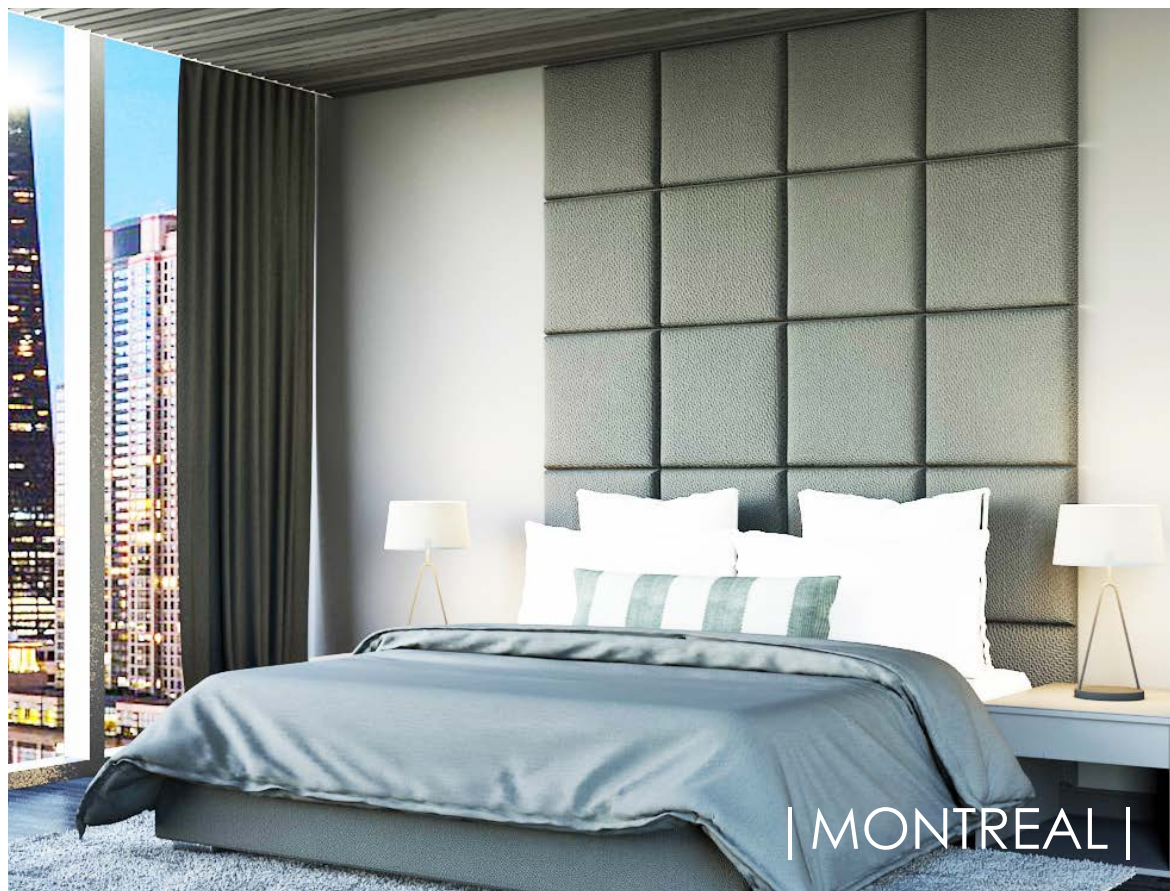

Any Blend Home Fabric or C.O.M.  
Headboard & Platform Bed Sold Separately

Made with Pride by Craftsmen in the USA

| WWW.BLENDDHOMEFURNISHINGS.COM | 800.590.8978

**BLEND  
HOME**  
FURNISHINGS

Queen  
60" High x 60" Wide

Eastern King  
60" High x 77" Wide

Custom  
Any Height & Any Width  
Upholstered Construction  
Wall Mounted

| MYLES |

Queen  
80" High x 60" Wide

Eastern King  
80" High x 77" Wide

Custom  
Any Height & Any Width  
Upholstered Construction  
Wall Mounted