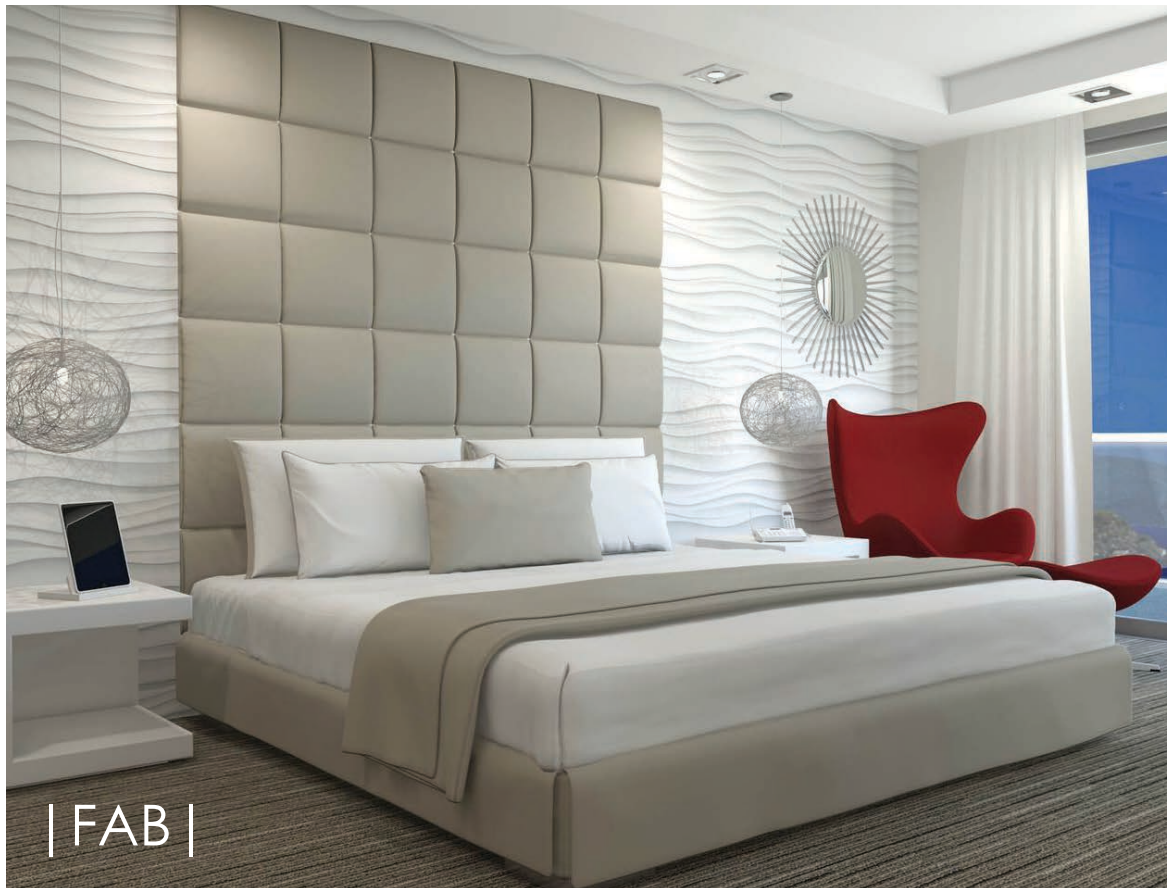

| FAB |

Queen
80" High x 60" Wide
Eastern King
80" High x 77" Wide
Custom
Any Height & Any Width
Upholstered Construction
Wall Mounted